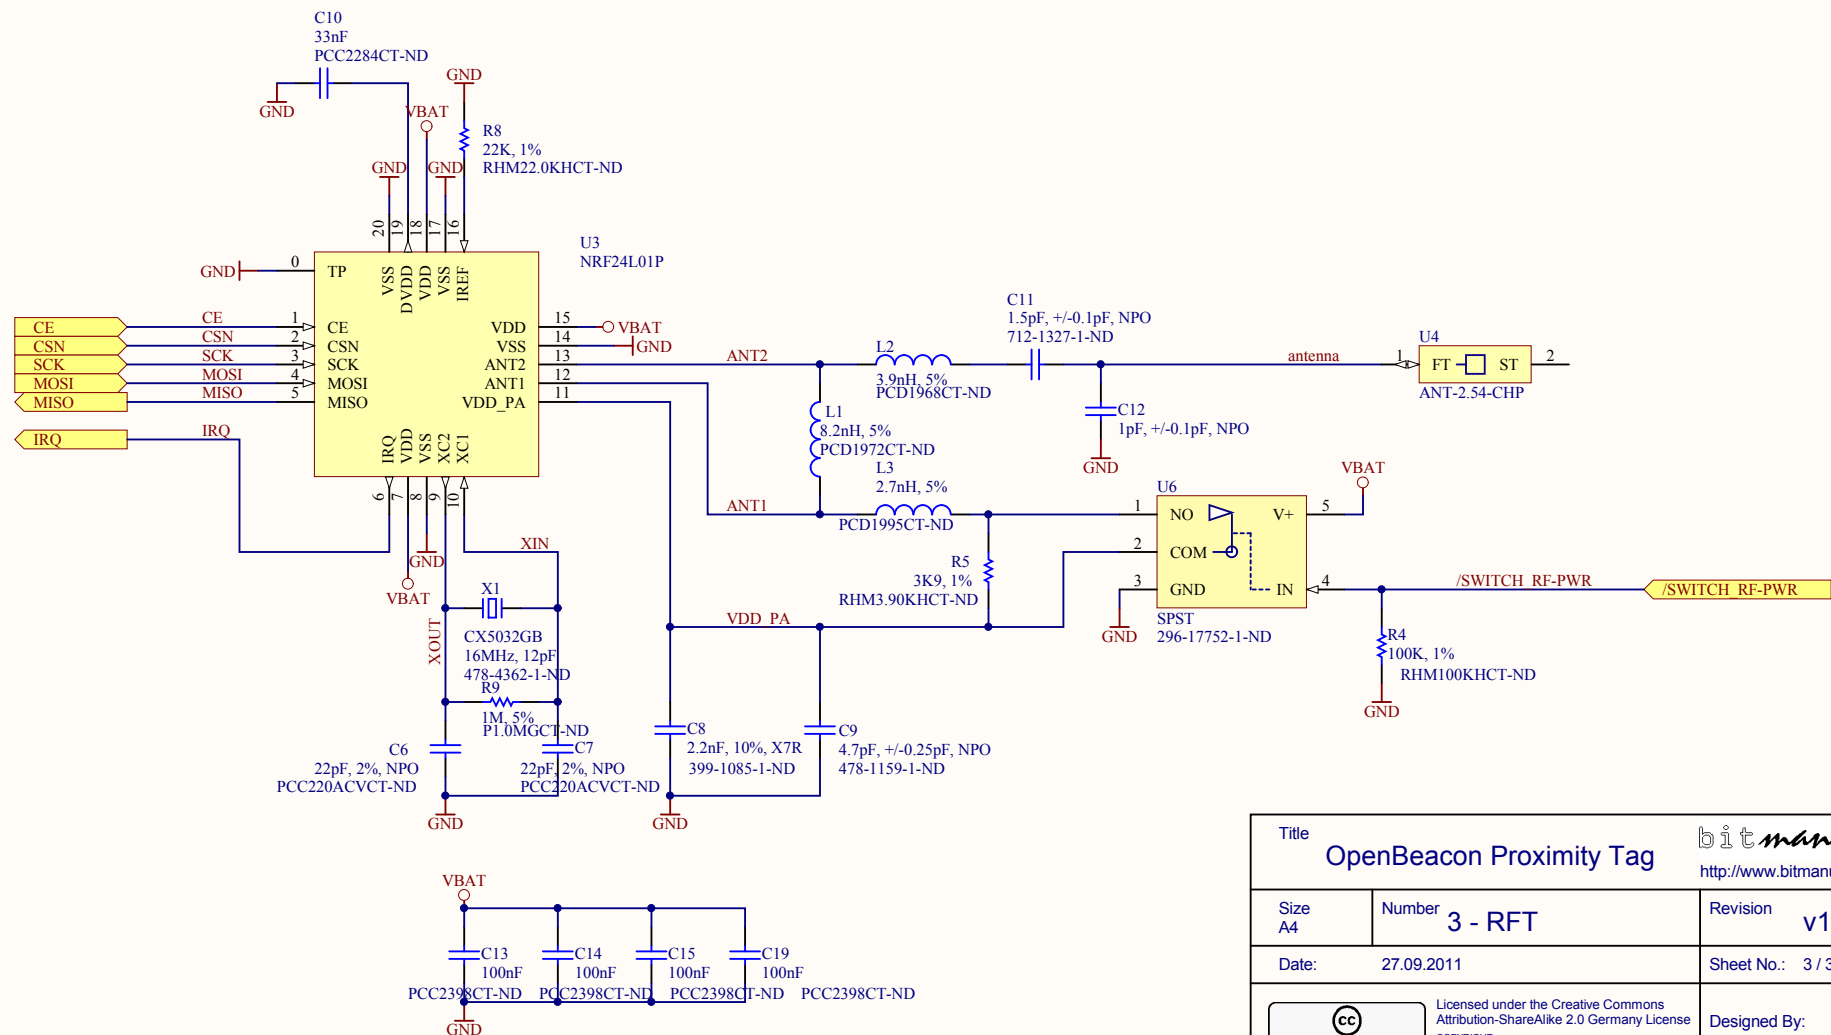

Title OpenBeacon Proximity Tag		bit <i>manufaktur</i> http://www.bitmanufaktur.de	
Size A4	Number 1 - TOP	Revision v1.1	
Date:	27.09.2011	Sheet No.:	1 / 3
Licensed under the Creative Commons Attribution-ShareAlike 2.0 Germany License COPYRIGHT http://creativecommons.org/licenses/by-sa/2.0/de/ deed.en Design and SDK available under non-open license types upon request		Designed By:	Milosch Meriac
		Drawn By:	Brita Meriac

Title OpenBeacon Proximity Tag		bit <i>manufaktur</i> http://www.bitmanufaktur.de
Size A4	Number 2 - CPU	Revision v1.1
Date:	27.09.2011	Sheet No.: 2 / 3
 Licensed under the Creative Commons Attribution-ShareAlike 2.0 Germany License Copyright 2006 by Milosch Meriac http://creativecommons.org/licenses/by-sa/2.0/de/nd/ Design and SDK available under non-open license types upon request		Designed By: Milosch Meriac Drawn By: Brita Meriac

Title OpenBeacon Proximity Tag		bit <i>manufaktur</i> http://www.bitmanufaktur.de	
Size A4	Number 3 - RFT	Revision v1.1	
Date:	27.09.2011	Sheet No.:	3 / 3
 Licensed under the Creative Commons Attribution-ShareAlike 2.0 Germany License <small>COPYRIGHT http://creativecommons.org/licenses/by-sa/2.0/de/ deed.en</small>		Designed By:	Milosch Meriac
<small>Design and SDK available under non-open license types upon request</small>		Drawn By:	Brita Meriac