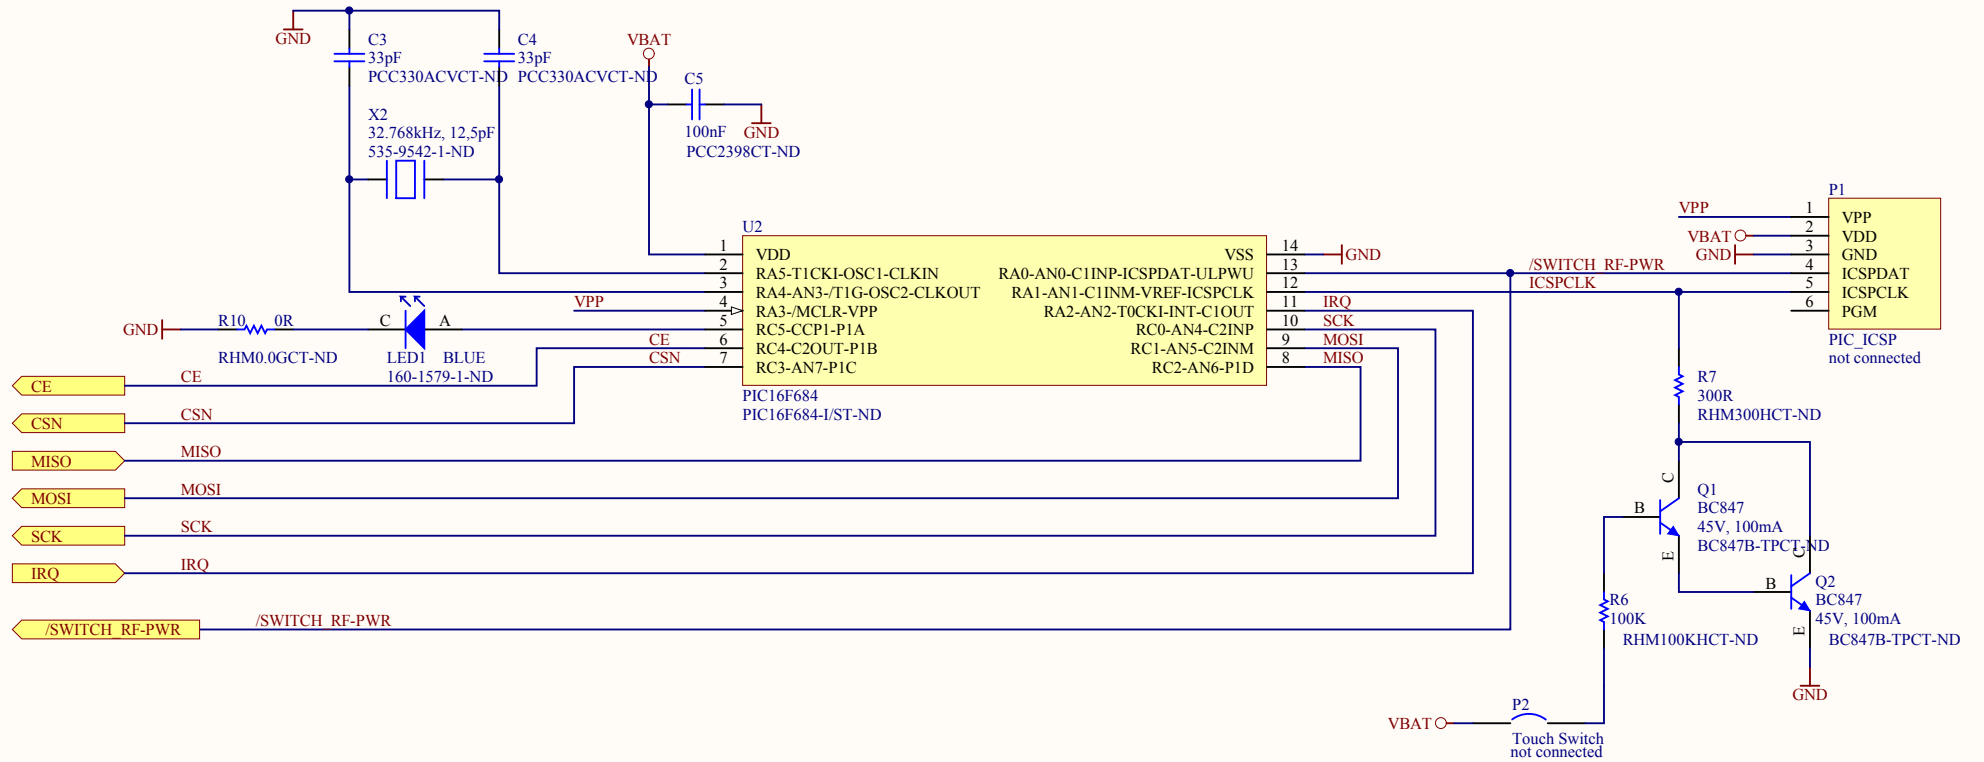

Title OpenBeacon Proximity Tag		bit <i>manufaktur</i> http://www.bitmanufaktur.de	
Size A4	Number 1 - TOP	Revision v1.1	
Date:	27.09.2011	Sheet No.:	1 / 3
Licensed under the Creative Commons Attribution-ShareAlike 2.0 Germany License COPYRIGHT http://creativecommons.org/licenses/by-sa/2.0/de/ deed.en Design and SDK available under non-open license types upon request		Designed By:	Milosch Meriac
		Drawn By:	Brita Meriac

Title OpenBeacon Proximity Tag		bit <i>manufaktur</i> http://www.bitmanufaktur.de
Size A4	Number 2 - CPU	Revision v1.1
Date:	27.09.2011	Sheet No.: 2 / 3
 Licensed under the Creative Commons Attribution-ShareAlike 2.0 Germany License Copyright 2006 by Milosch Meriac http://creativecommons.org/licenses/by-sa/2.0/de/nd/ Design and SDK available under non-open license types upon request		Designed By: Milosch Meriac Drawn By: Brita Meriac

Title OpenBeacon Proximity Tag		bit <i>manufaktur</i> http://www.bitmanufaktur.de	
Size A4	Number 3 - RFT	Revision v1.1	
Date:	27.09.2011	Sheet No.:	3 / 3
 Licensed under the Creative Commons Attribution-ShareAlike 2.0 Germany License <small>COPYRIGHT http://creativecommons.org/licenses/by-sa/2.0/de/ deed.en</small>		Designed By:	Milosch Meriac
<small>Design and SDK available under non-open license types upon request</small>		Drawn By:	Brita Meriac